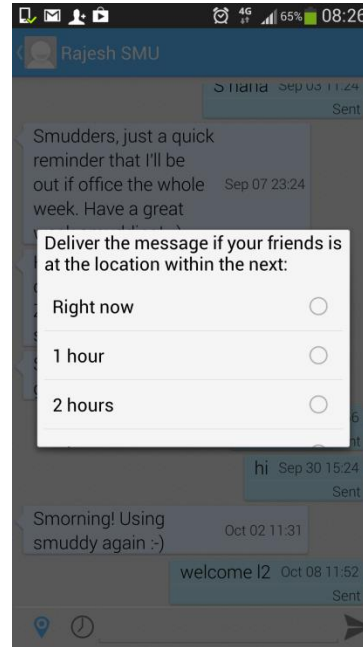

Smuddy Features