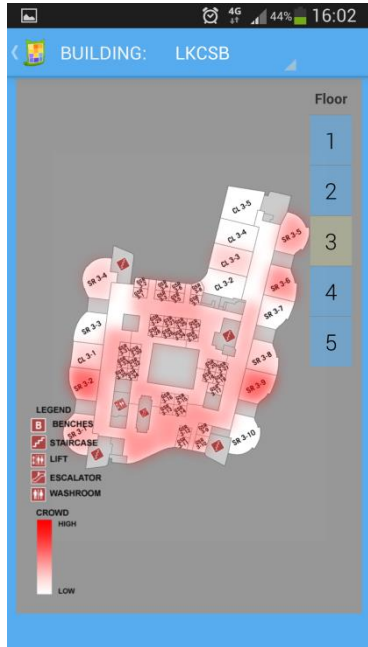

Smuddy Features