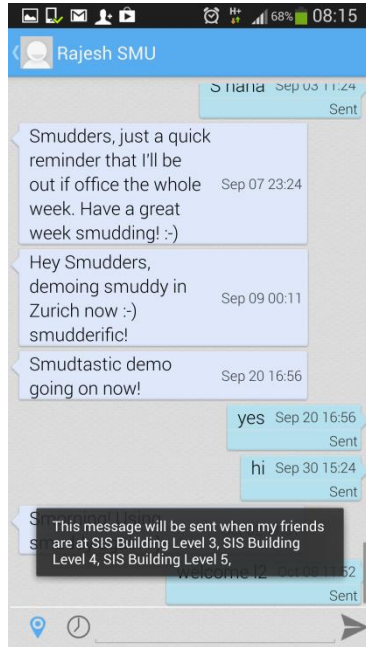

Smuddy Features